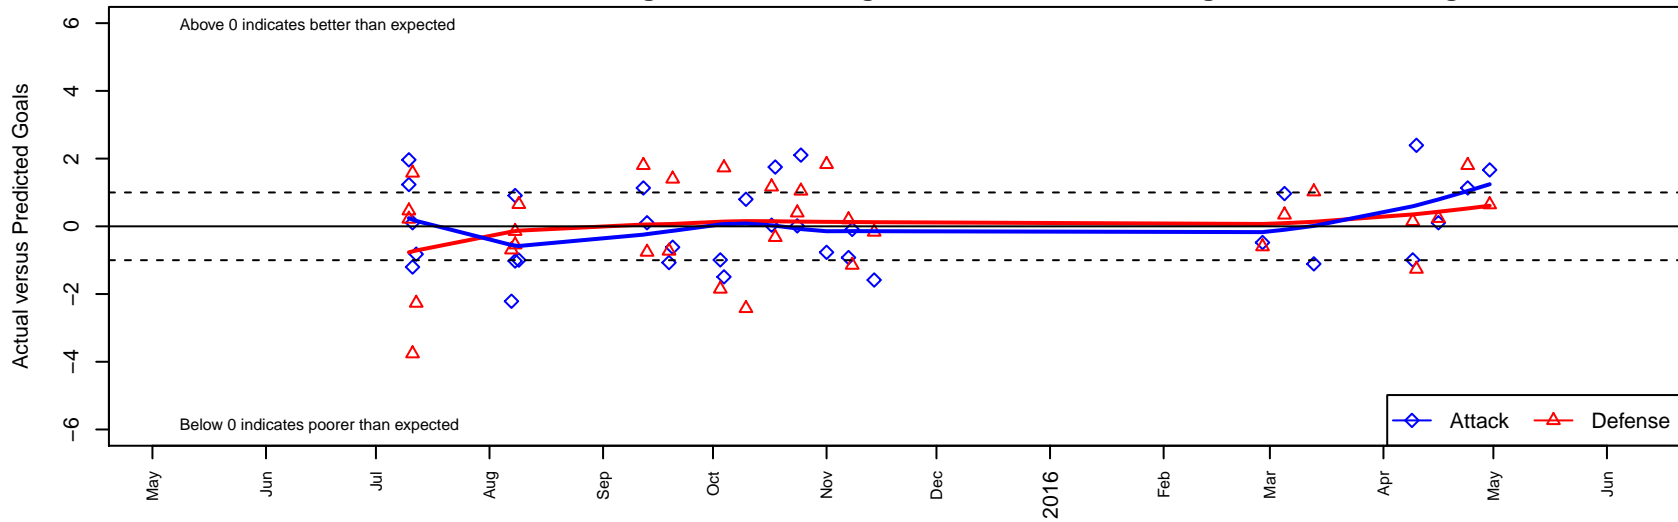

NEU Blue B04

Northeast United SC
 Portland, OR
 B04 total strength=373
 attack=0.25 defense=0.2
 fall league = PTT B04 Div 1 White
 spr league = Spr OYS B04 Div 1 White

alt names used:
 NEU BLUE (OR)
 NEU PDX B04 Blue
 NEU PDX B04 Blue
 NEU PDX B04 Blue
 NEU BLUE

Venues played:
 2015 PCU Summer Classic U11 Silver
 2015 Bend Premier Cup U11B 9v9 SILVER U1
 2015 PTT B04 Division 1 White
 2015 OYS Presidents Cup B04
 2015 Spr OYS B04 Division 1 White

NEU Blue B04
 Dots are actual minus expected GF (blue circles) and GA (red triangles).
 Blue line is smoothed change in attack strength. Red is smoothed change in defense strength.

**attack and defense variance (black dot)
relative to other teams
and top 10 in region**

**attack and defense rating
relative to others at age
and all opponents in last 13 months**

Performance relative to 13 month average