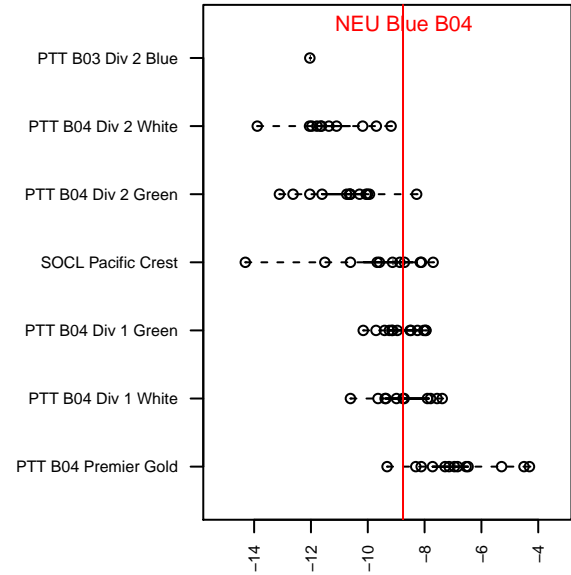

NEU Blue B04

Northeast United SC
 Portland, OR
 B04 total strength=373
 attack=0.25 defense=0.2
 fall league = PTT B04 Div 1 White
 spr league = Spr OYS B04 Div 1 White

alt names used:
 NEU BLUE (OR)
 NEU PDX B04 Blue
 NEU PDX B04 Blue
 NEU PDX B04 Blue
 NEU BLUE

Venues played:
 2015 PCU Summer Classic U11 Silver
 2015 Bend Premier Cup U11B 9v9 SILVER U1
 2015 PTT B04 Division 1 White
 2015 OYS Presidents Cup B04
 2015 Spr OYS B04 Division 1 White

NEU Blue B04
 Dots are actual minus expected GF (blue circles) and GA (red triangles).
 Blue line is smoothed change in attack strength. Red is smoothed change in defense strength.

**attack and defense variance (black dot)
relative to other teams
and top 10 in region**

**attack and defense rating
relative to others at age
and all opponents in last 13 months**

Performance relative to 13 month average